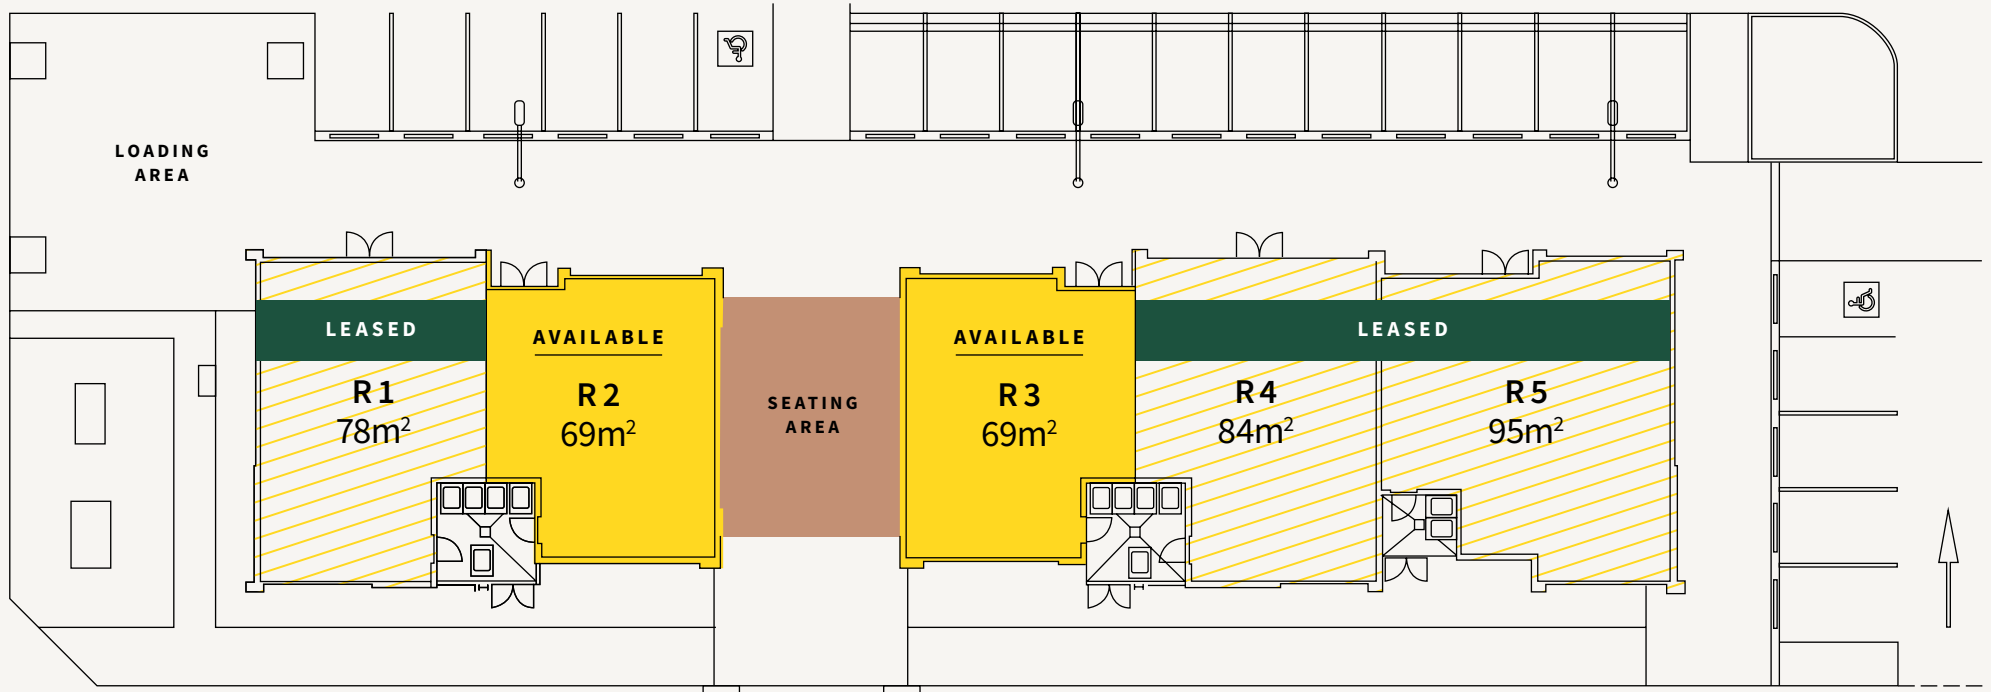

LEASED

LEASE SUMMARY

	ECE CENTRE
KIDS	100
CARPARKS	23
AREA	1021m ²
RENTAL	TBA
OUTGOINGS	TBC
TARGET HANDOVER	1 SEP 2024

Retail - Site Plan

Plans indicative only.

Café – Site Plan

LEASED