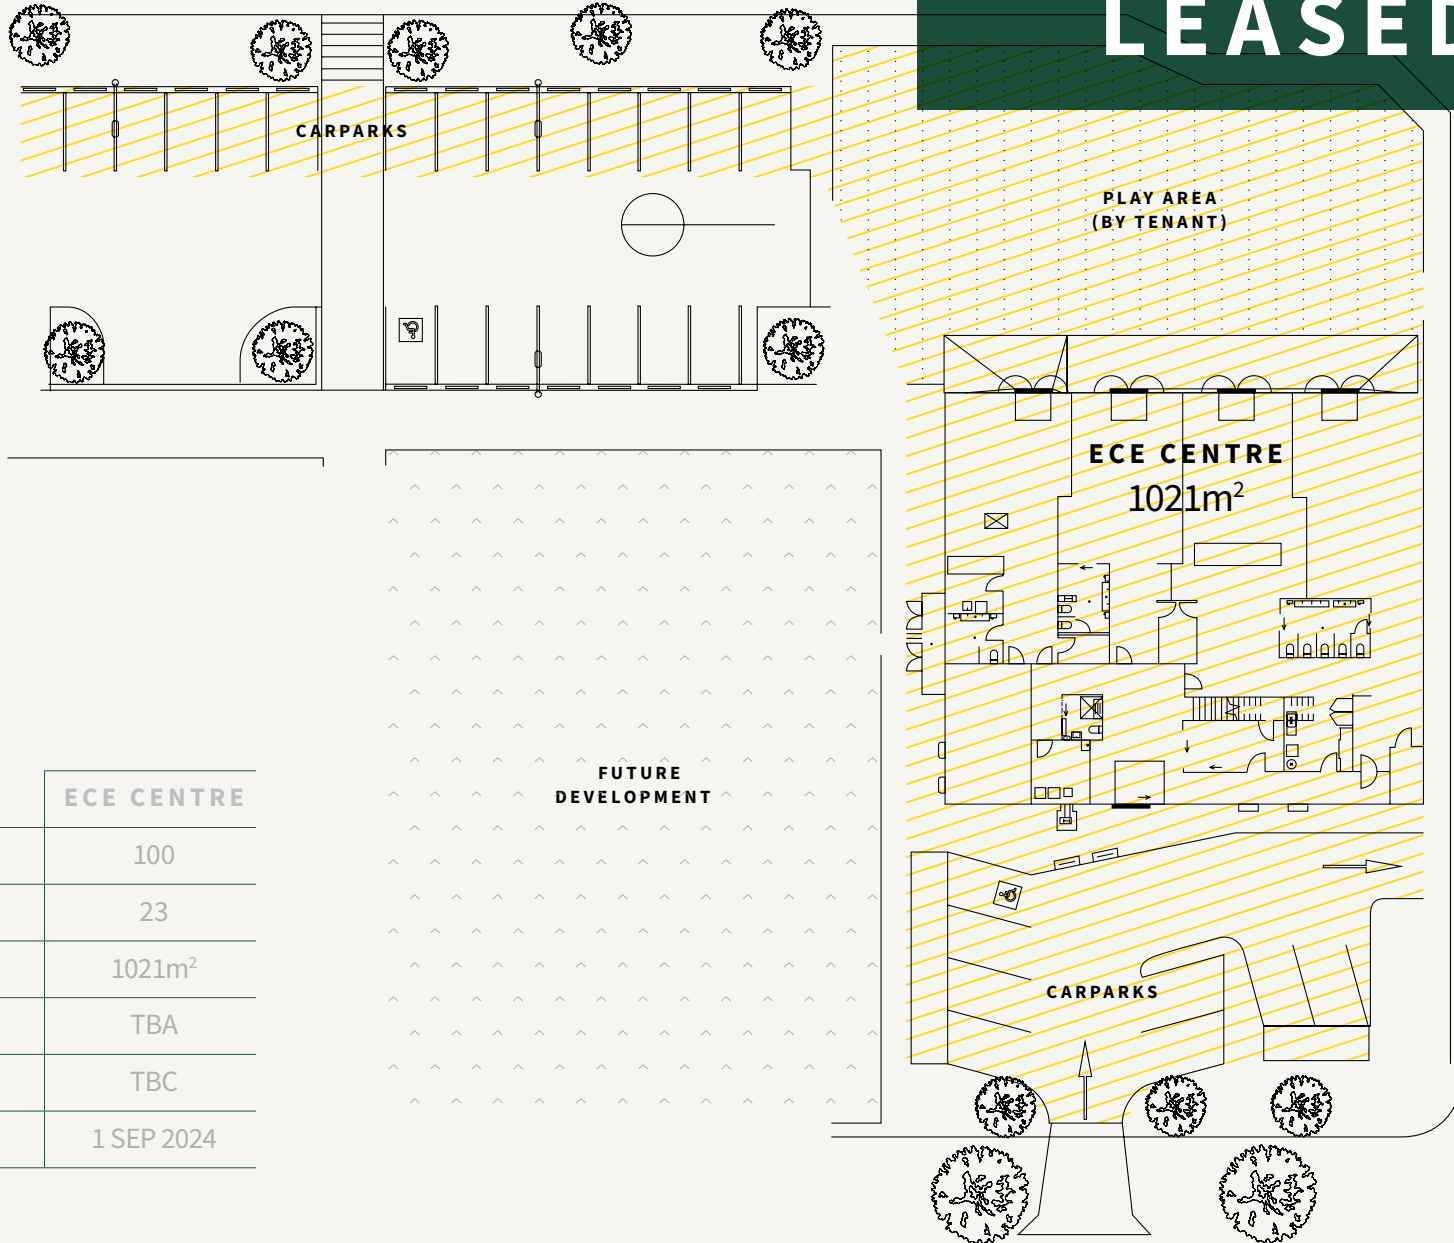

LEASED

LEASE SUMMARY

	ECE CENTRE
KIDS	100
CARPARKS	23
AREA	1021m ²
RENTAL	TBA
OUTGOINGS	TBC
TARGET HANDOVER	1 SEP 2024

Retail - Site Plan

Plans indicative only.

Café – Site Plan

LEASED